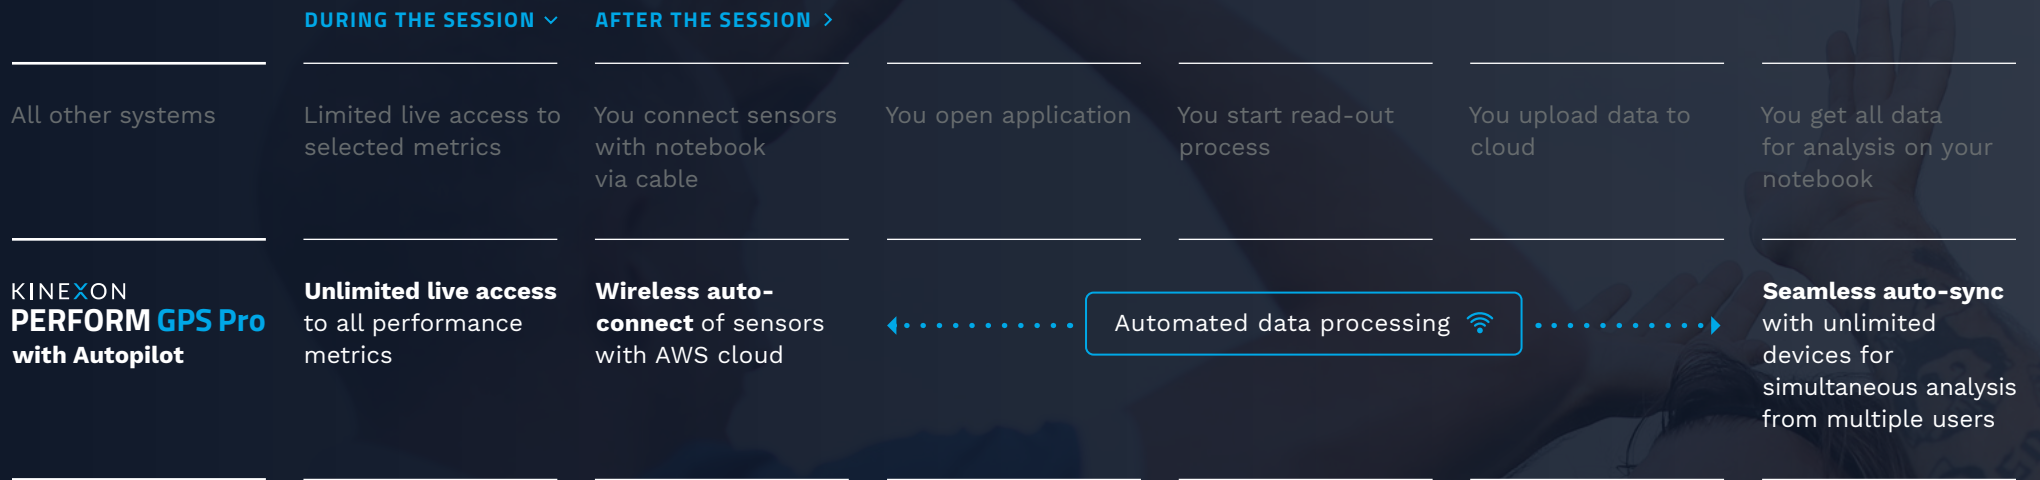

Let the "Autopilot" Do the Work for You

Plus: Gain Better Data, More Metrics and Higher Flexibility

- ✓ Best GPS data quality in FIFA EPTS tests
- ✓ Live position data
- ✓ Advanced metrics such as: metabolic power, speed repetitions, HMDL and others
- ✓ No cables needed
- ✓ Auto-connect with up pre-set Wi-Fi network at home and away
- ✓ Coaches are not tied to a laptop
- ✓ Remote access from everywhere
- ✓ Raw data available
- ✓ Remote wiping of sensor storage
- ✓ Firmware updated automatically