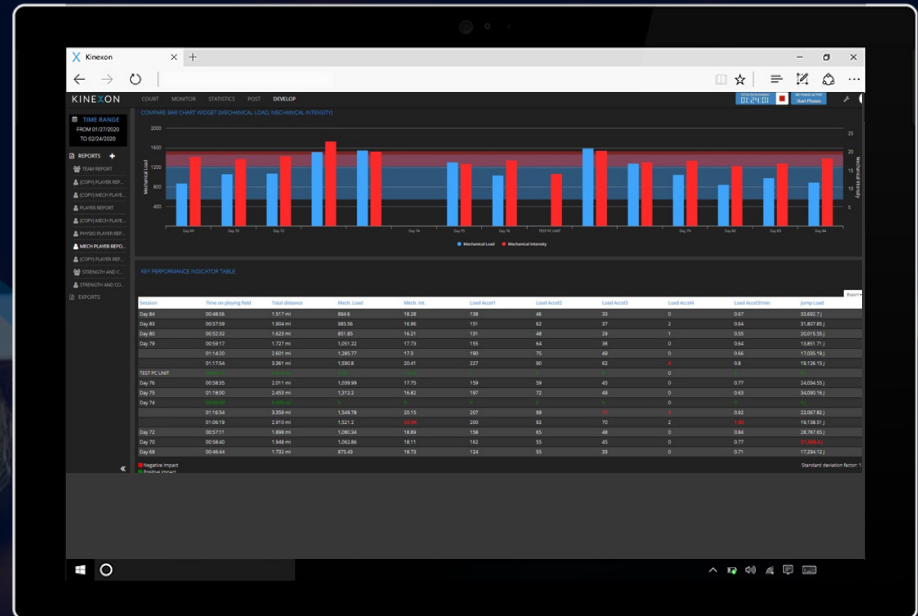

Jeff Conover
Senior Director, Sport & Competition
AVP Beach Volleyball

FEATURED VOLLEYBALL CLIENTS

JSU

VakıfBank

NOTABLE *IMU* CLIENTS

SOFTWARE

< KINEXON STATISTICS

provides an overview of key load metrics for each individual player in a game or range of games.

^ KINEXON DEVELOP

provides reporting capabilities over a time range consisting of multiple sessions. Values of key metrics during each session can be compared to each other, average values, and standard deviation ranges. In addition, KINEXON implements a flagging system that highlights when a player performs at a level outside of a one standard deviation range.

< KINEXON POST

is our hub for detailed reporting for a specific game or practice session. Values in key metrics for a player are broken out by the different phases or periods that occurred in the session. In addition, the cumulative totals of certain metrics and events can be presented based on the distribution of categorization.