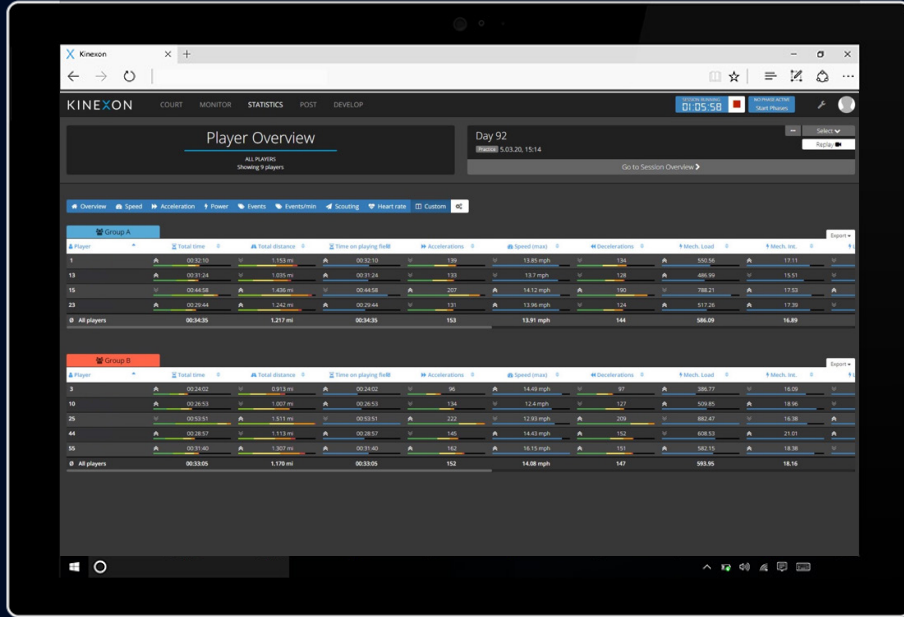

SOFTWARE

< KINEXON STATISTICS

provides an overview of key load metrics for each individual player in a game or range of games.