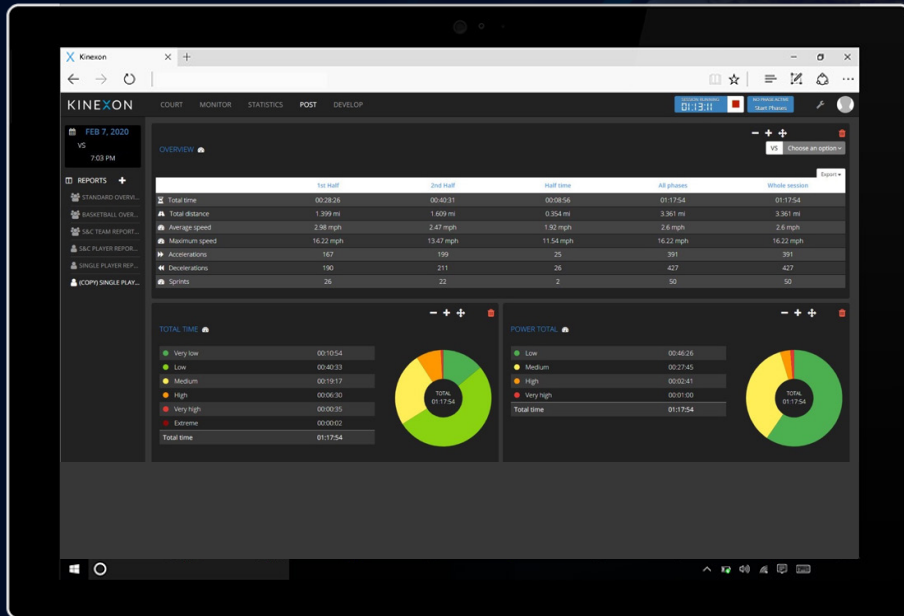

Jeff Conover
Senior Director, Sport & Competition
AVP Beach Volleyball

FEATURED VOLLEYBALL CLIENTS

JSU

VakıfBank

NOTABLE *IMU* CLIENTS

SOFTWARE

< KINEXON STATISTICS

provides an overview of key load metrics for each individual player in a game or range of games.

^ KINEXON DEVELOP

provides reporting capabilities over a time range consisting of multiple sessions. Values of key metrics during each session can be compared to each other, average values, and standard deviation ranges. In addition, KINEXON implements a flagging system that highlights when a player performs at a level outside of a one standard deviation range.

< KINEXON POST

is our hub for detailed reporting for a specific game or practice session. Values in key metrics for a player are broken out by the different phases or periods that occurred in the session. In addition, the cumulative totals of certain metrics and events can be presented based on the distribution of categorization.